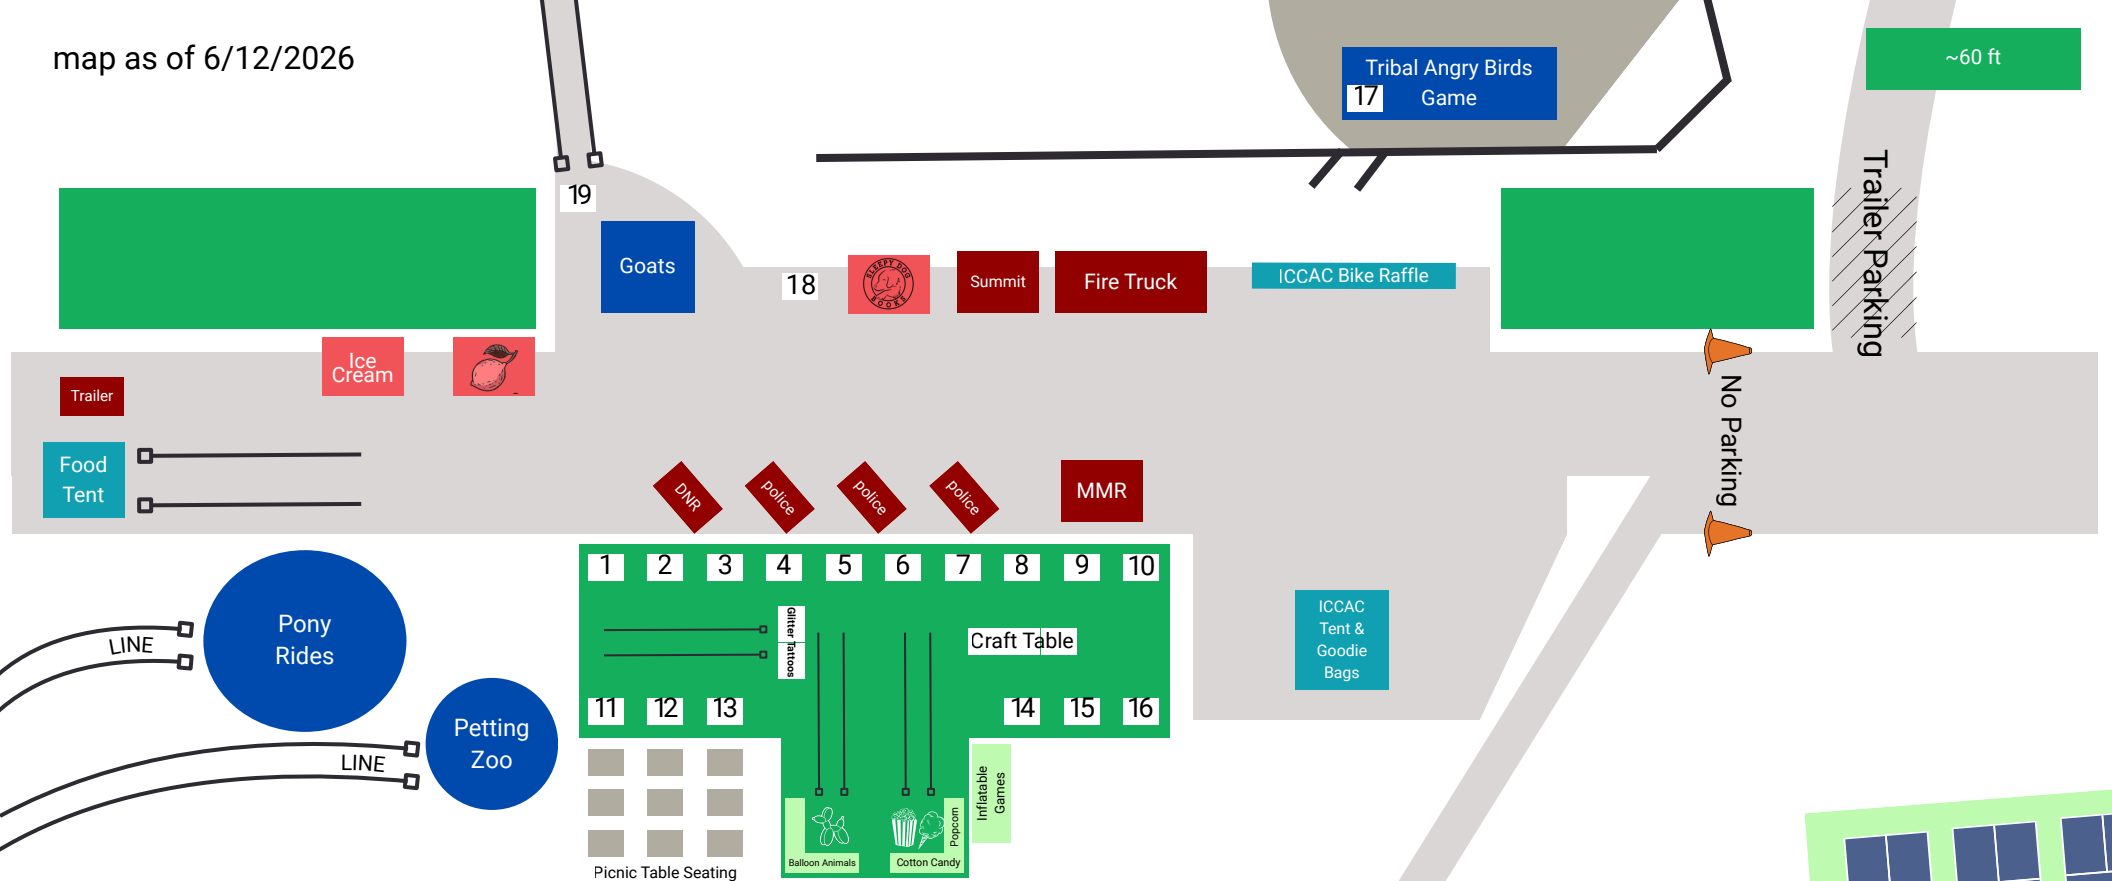

map as of 6/12/2026

Zoo in the Park Map Key

 Sleepy Dog Books Mobile

1	Central MI Orthodontics	11	Ennis Center for Children
2	Isabella Substance Awareness Coalition	12	GAME: Sucker Tree
3	MyMichigan Health	13	GAME: Duck Pond
4	DNMM	14	GAME: Spinning Wheel
5	Saint Mary University Parish	15	Jr Optimist Club
6	Isabella Bank	16	Optimist Club of Mt. Pleasant
7	New Mind Counseling	17	SCIT Behavioral Health Programs
8	Be Smart For Kids	18	Members First Credit Union
9	Texas Roadhouse	19	Lisa Phelps, Modern Woodmen of America
10	Humane Animal Treatment Society	20	

ZOO 20
in the
PARK 26

Restrooms