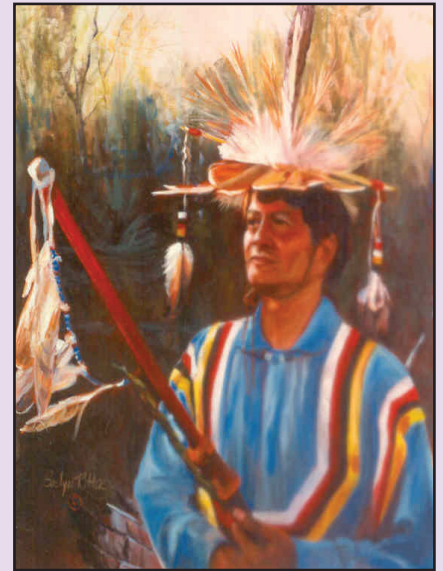

Free & Open to the Public

COLLECTION SHOWING: PEOPLE OF THE TURTLE

EVELYN J. RITTER PORTRAITS

from the Dr. Mike and Linda Shinkle Collection

Saturday, May 12, 2018 • 10am - 3pm

Artwork will remain on display through Saturday, May 19, 2018

The Dr. Mike and Linda Shinkle Collection: "People of the Turtle," began as an effort to pay tribute to the Eastern Woodland Indian tribes.

The Shinkles, along with several Eastern Woodland Indian tribal elders and leaders, assembled in an effort to communicate the culture and history of the first people of the land and their story of survival and growth.

Their story was entrusted to artist, Evelyn J. Ritter, who created forty oil-on-canvas portraits.

The series of portraits was the inspiration for the book, *Always a People*, comprised by Rita Kohn and W. Lynwood Montell.