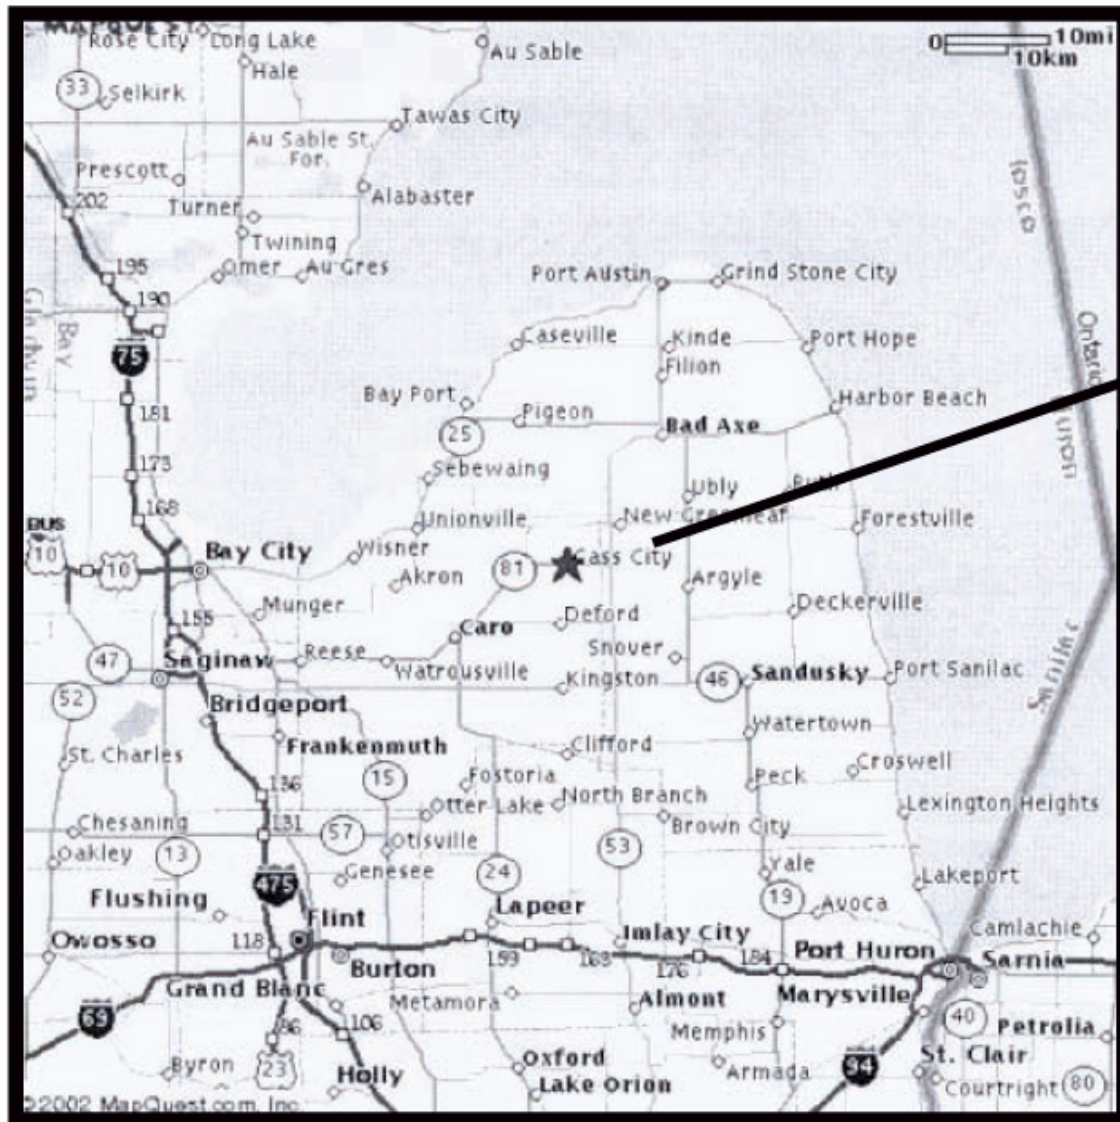

Bring your lawn chair & feast bundle • Skirts for women
FREE & open to the public

ZIIBIWING CENTER
of Anishinabe Culture & Lifeways
The Saginaw Chippewa Indian Tribe of Michigan

THE MIDWEST'S PREMIER AMERICAN INDIAN MUSEUM
OPEN MONDAY THRU SATURDAY 10AM - 6PM • 6650 EAST BROADWAY • MT. PLEASANT, MI
MUSEUM PHONE: 1.800.225.8172 EXT. 1-54750 • WWW.SAGCHIP.ORG/ZIIBIWING
WEBSTORE: 989.775.4783 • WWW.NATIVEDIRECT.COM

Sanilac Petroglyphs

MAP - DRIVING DIRECTIONS

Petroglyphs

From Cass City

Take M-53 North to Bay City/Forestville Rd. Turn right (East) on Bay City/Forestville Rd. Turn right (South) on Germania Rd. Petroglyph parking lot will be on your right about 200 yards.

From Port Huron

Take I-69 West towards Flint. Take the M-19 exit (Exit 184) towards Richmond/Sandusky. Turn right (North) onto M-19. Turn left (West) on Bay City/Forestville Rd. Turn left (South) on Germania Rd. Petroglyph parking will be on your right about 200 yards.

From Bay City

Take M-25 East to Unionville (Cass St/West Bay City/Forestville Rd. Turn left (North) on Cass St/West Bay City/Forestville Rd. Turn right (East) on Bay City/Forestville Rd. Turn right (South) on Germania Rd.