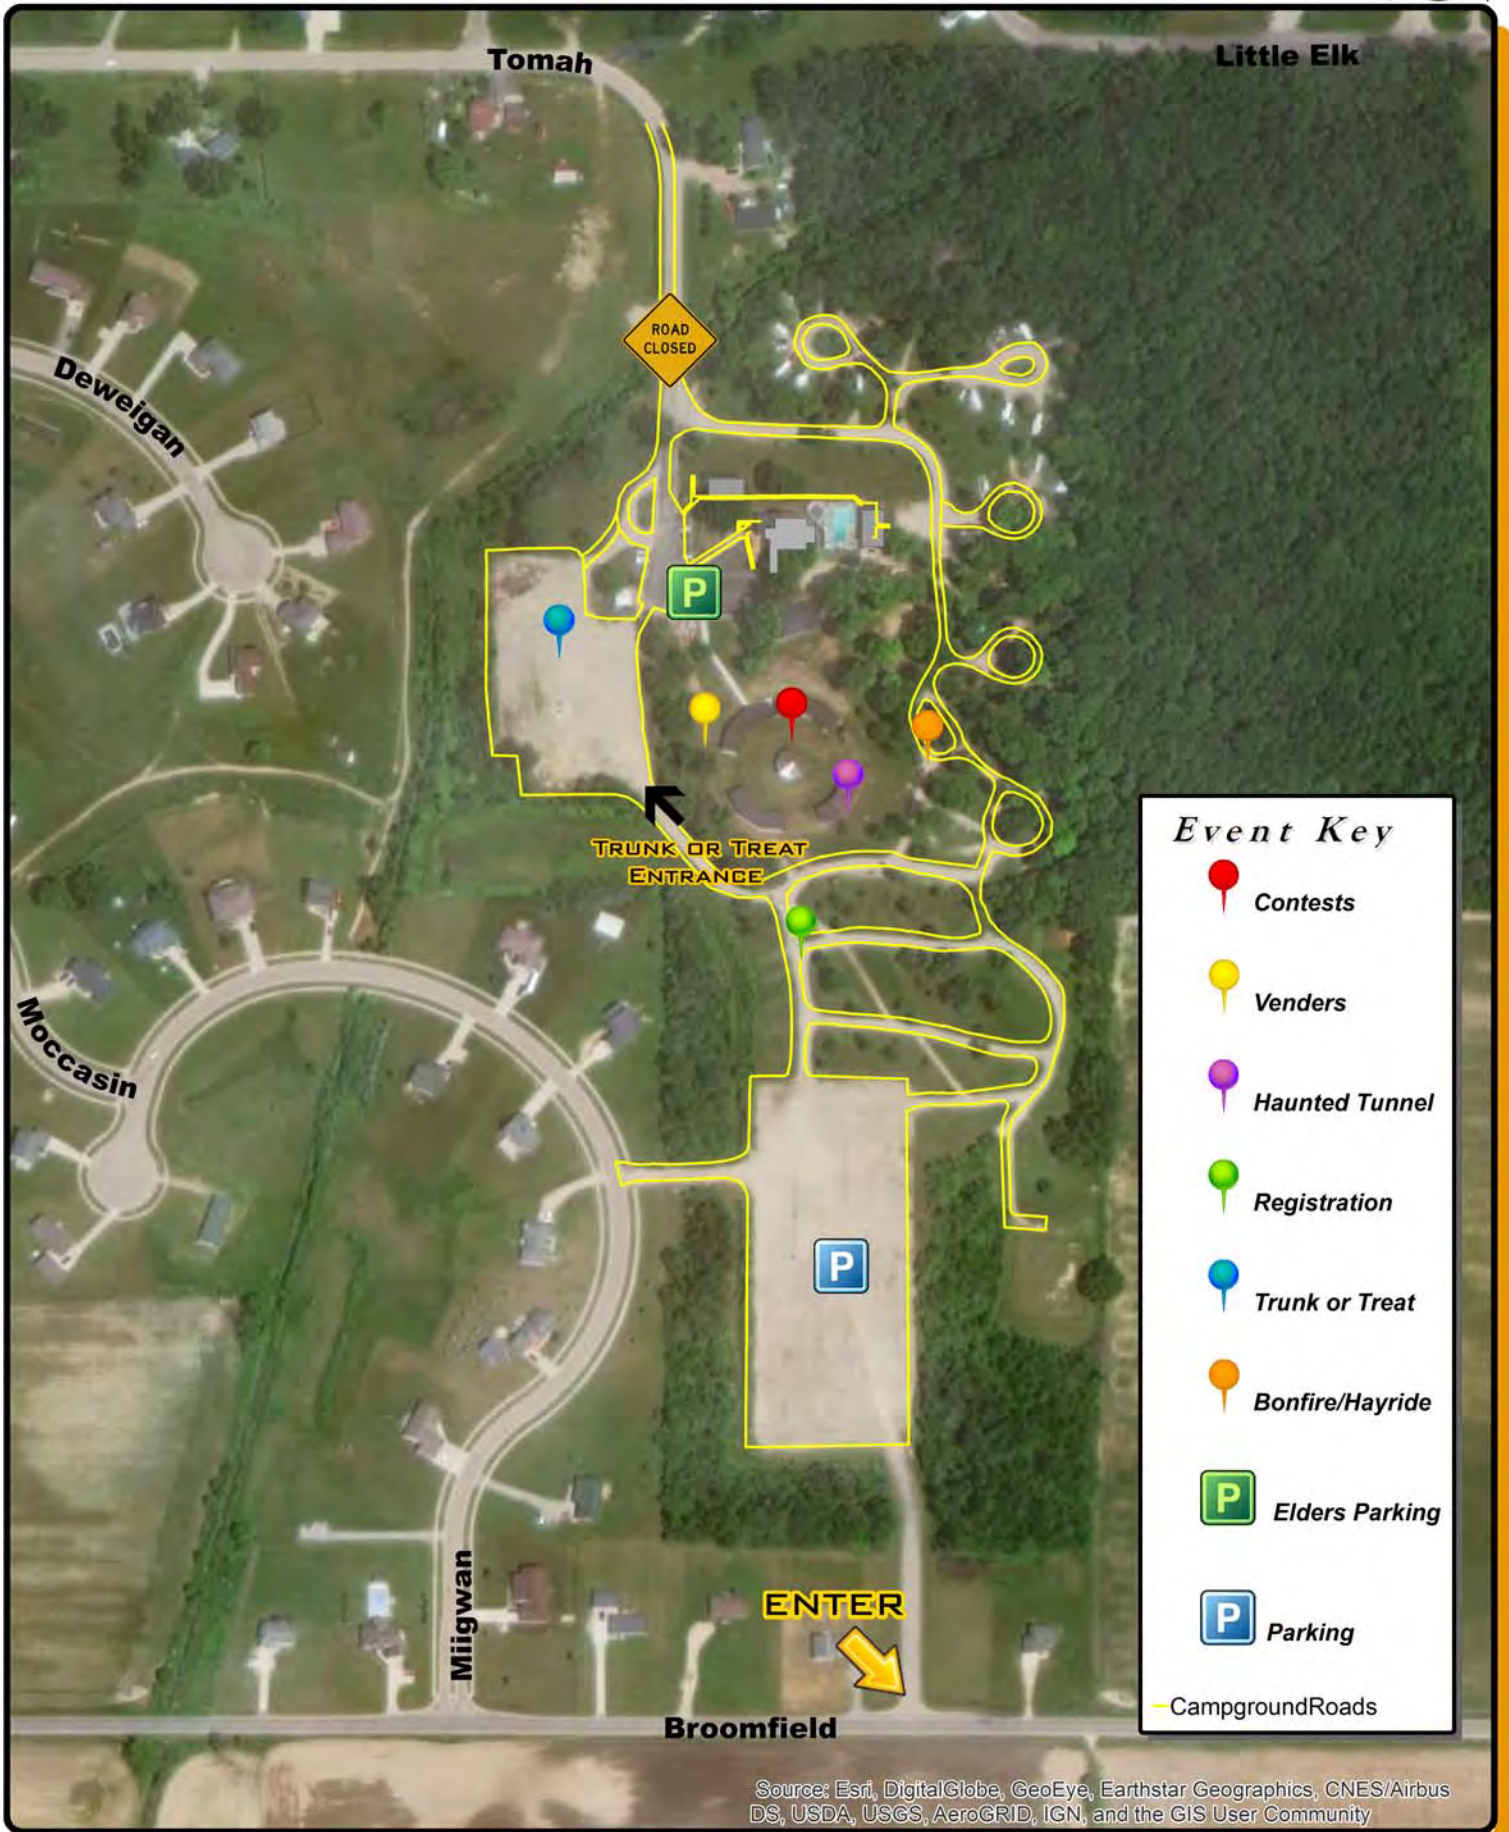

HALLOWEEN HAUNT ON THE HILL

EVENT MAP 2018

Event Key

-  Contests
-  Vendors
-  Haunted Tunnel
-  Registration
-  Trunk or Treat
-  Bonfire/Hayride
-  Elders Parking
-  Parking
-  Campground Roads

Source: Esri, DigitalGlobe, GeoEye, Earthstar Geographics, CNES/Airbus DS, USDA, USGS, AeroGRID, IGN, and the GIS User Community