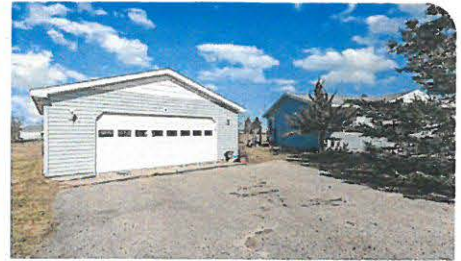

[Back to search](#)

[Save](#)

[Share](#)

[Hide](#)

For sale

[See all 15 photos](#)

\$119,900

7785 Sage Dr, Mount Pleasant, MI 48858

3

beds

2

baths

1,200

sqft

Est.: N/A [Get pre-qualified](#)

Single Family Residence

Built in 2010

-- sqft lot

\$143,100 Zestimate[®]

\$100/sqft

\$-- HOA

What's special

Welcome to this charming house nestled between Shepherd and Mt Pleasant. This spacious home offers open plan living, providing plenty of room for all your needs. Inside, you will find three cozy bedrooms and two well-appointed bathrooms. The hard surface floors throughout