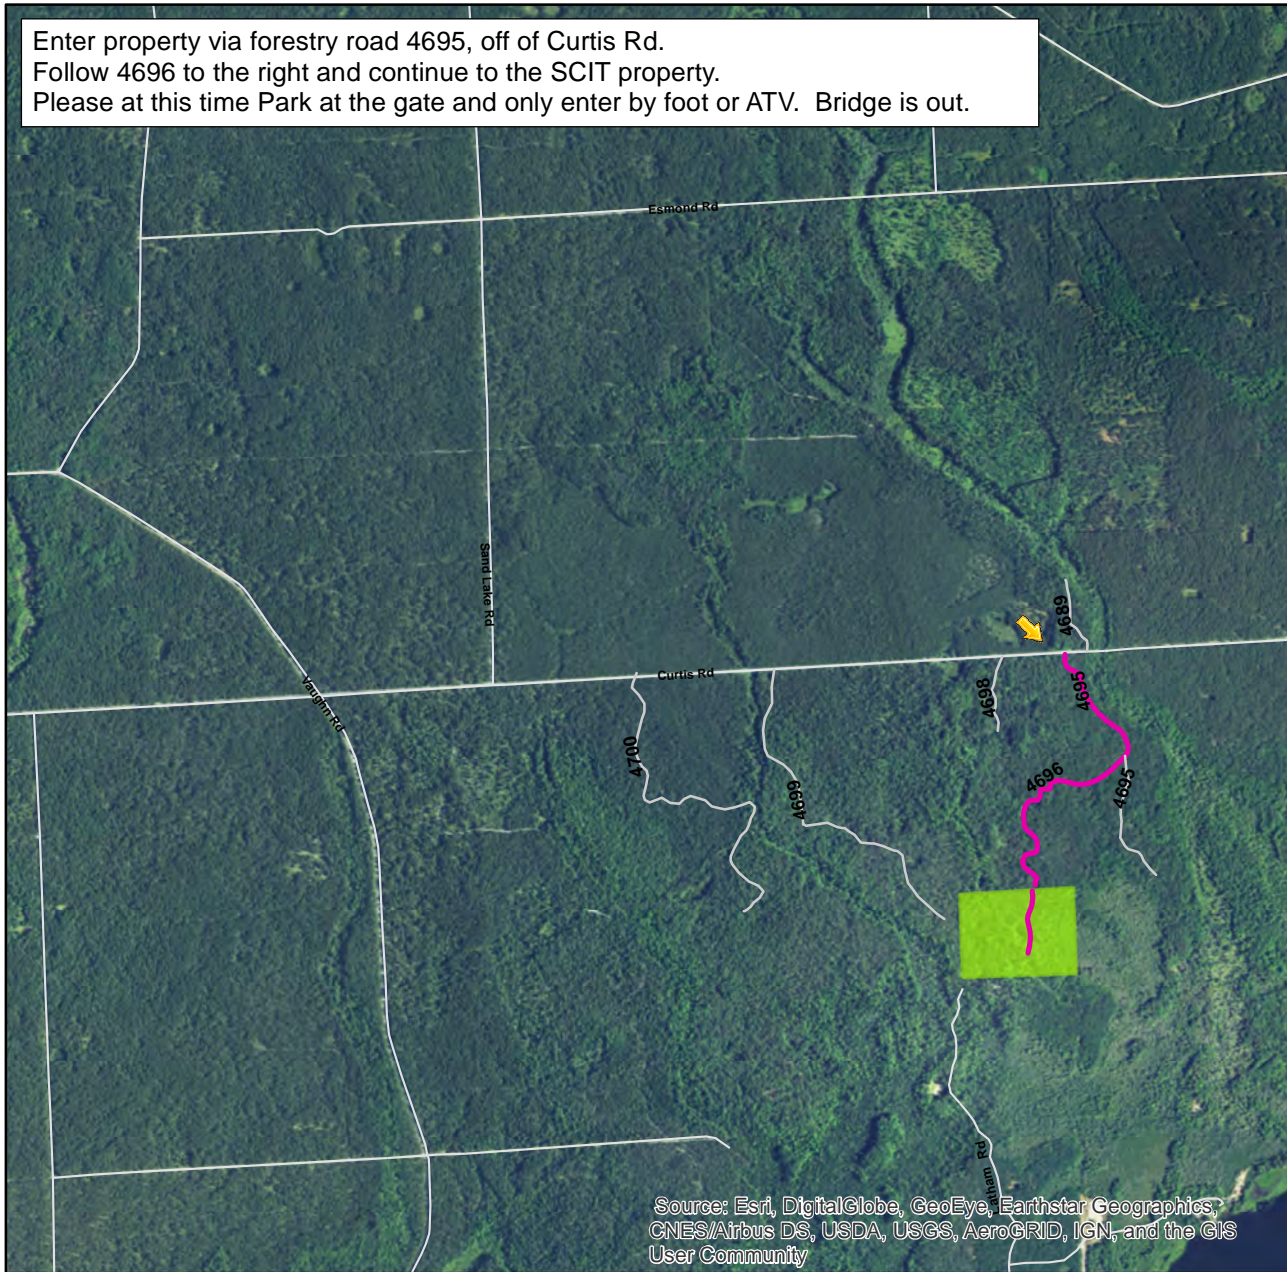

Enter property via forestry road 4695, off of Curtis Rd.
 Follow 4696 to the right and continue to the SCIT property.
 Please at this time Park at the gate and only enter by foot or ATV. Bridge is out.

Source: Esri, DigitalGlobe, GeoEye, Earthstar Geographics, CNES/Airbus DS, USDA, USGS, AeroGRID, IGN, and the GIS User Community

Locator Map

Goedecke Parcel

Legend

- State and Forestry Roads Goedecke Parcel
- Roads
- Route

Goedecke Property Location